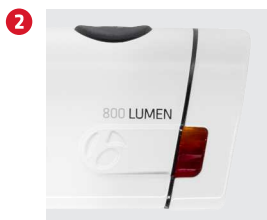

Ion 800 R

Focused optics, 800 Lumens and five modes in a sleek USB-chargeable package.

Powerful enough to light every journey, the award-winning Ion 700 R packs the power of light into a sleek design for use at home or on any road, mountain, or town bike. Bright and compact, the Ion 700 R is powered by a CREE LED that lights up the road or trail with 5 modes and an adjustable sync bracket for easy mounting.

1 See with our focused optics and over 270 degrees of visibility

2 800 Lumens via high-power CREE LED

3 800LM-1.5hrs, 450LM-3hrs, 200LM-6hrs, night flash-20hrs, day flash 20hrs

Se você não amar,
aceitamos a devolução.