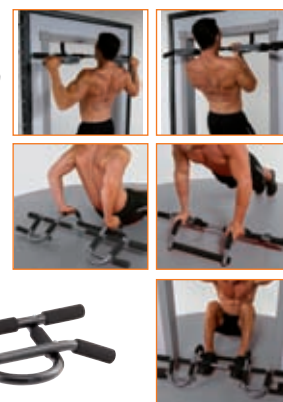

BARRA TRAZIONI DA PORTA MULTIPRESA 3 IN 1 DOOR CHIN PULL SIT UP BAR WITH MULTIPLE HANDLES

cod. BTP-M

Barra multifunzione che permette di eseguire pull-up, push-up e sit-up. Dotata di impugnature antiscivolo in foam ad alta densità. Più prese per un maggior numero di esercizi eseguibili. Dimensione prodotto: 1050x420x230 mm. **Peso max utilizzatore: 100 Kg**

*Multi-purpose bar ideal for pull-up, push-up and sit-up exercises. Equipped with non-slip handles with high-density foam grip. More handles for a greater number of exercises performed. Product dimensions: 1050x420x230 mm. **Max user weight: 100 Kg***