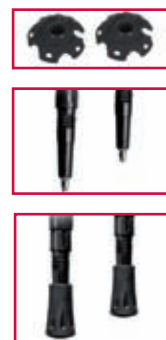

>> COPPIA BASTONCINI NORDIC WALKING
NORDIC WALKING POLES

cod. AHF-084

Bastoncini telescopici a 3 settori per il minimo ingombro una volta chiusi
Altezza regolabile da 65 a 135 cm
Punte in acciaio al tungsteno sostituibili
Rotelle per neve e pad per asfalto inclusi
Impugnatura maneggevole e ergonomica con passanti per polso regolabili
Leggeri e versatili, ideali per trekking, nordic walking e passeggiate all'aperto
Three pieces telescopic poles with extremely small packing dimensions

*Continuously adjustable from 65 to 135 cm
Changeable tungsten steel tip
Baskets for snow and asphalt pads included
Comfortable and ergonomic handle with adjustable wrist-strap
Lightweight, versatile, ideal for trekking, nordic walking and simple outdoor walk*

Include/Included

>> SET ACCESSORI E RICAMBI
ACCESSORIES AND SPARE PARTS SET

cod. AHF-085

Contiene: 2 pad per asfalto + 2 pad per superfici morbide
+ 2 pad per sterrato + 2 rotelle per neve + 2 punte in acciaio al tungsteno

*Contains: 2 asphalt pads + 2 softer surfaces pads + 2 off road pads
+ 2 baskets for snow + 2 tungsten steel tips*