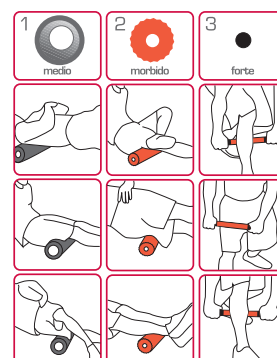

»» RULLO MASSAGGIO 3 IN 1 3 IN 1 FOAM ROLLER

cod. AHF-091

Tre rulli con dimensioni, densità e livelli di rilascio miofasciale differenti, per ottenere i migliori risultati su ogni parte del corpo da trattare. Rilassa i muscoli contratti, favorisce la circolazione, il drenaggio linfatico e l'elasticità del tessuto connettivo. Ideale per massaggi, stretching e per migliorare l'allineamento posturale.

*The 3 in 1 foam roller is composed of three rollers with different dimensions, densities and levels of myofascial release, to reach the best results on each part of the body.
Relaxes contracted muscles increasing circulation, lymphatic drainage and the elasticity of connective tissue.
Ideal for basic stretching, massaging and to improve postural alignment.*